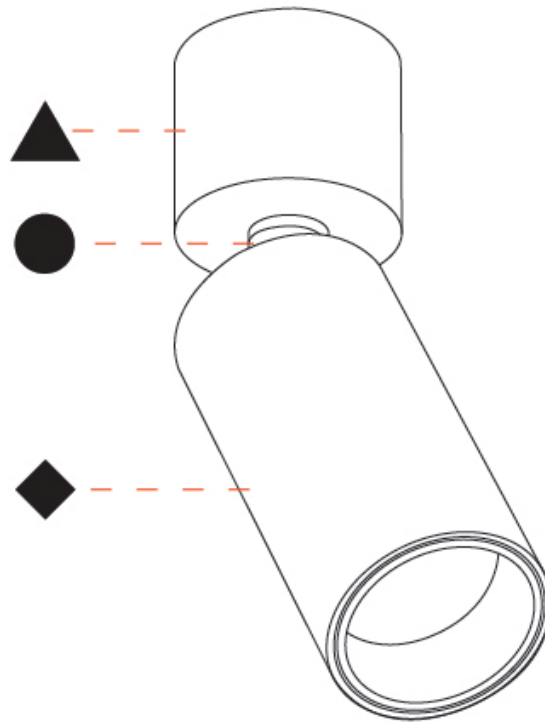

A3D323-

PROJECT

TYPE

SPECIFIER

QUANTITY

DATE

A