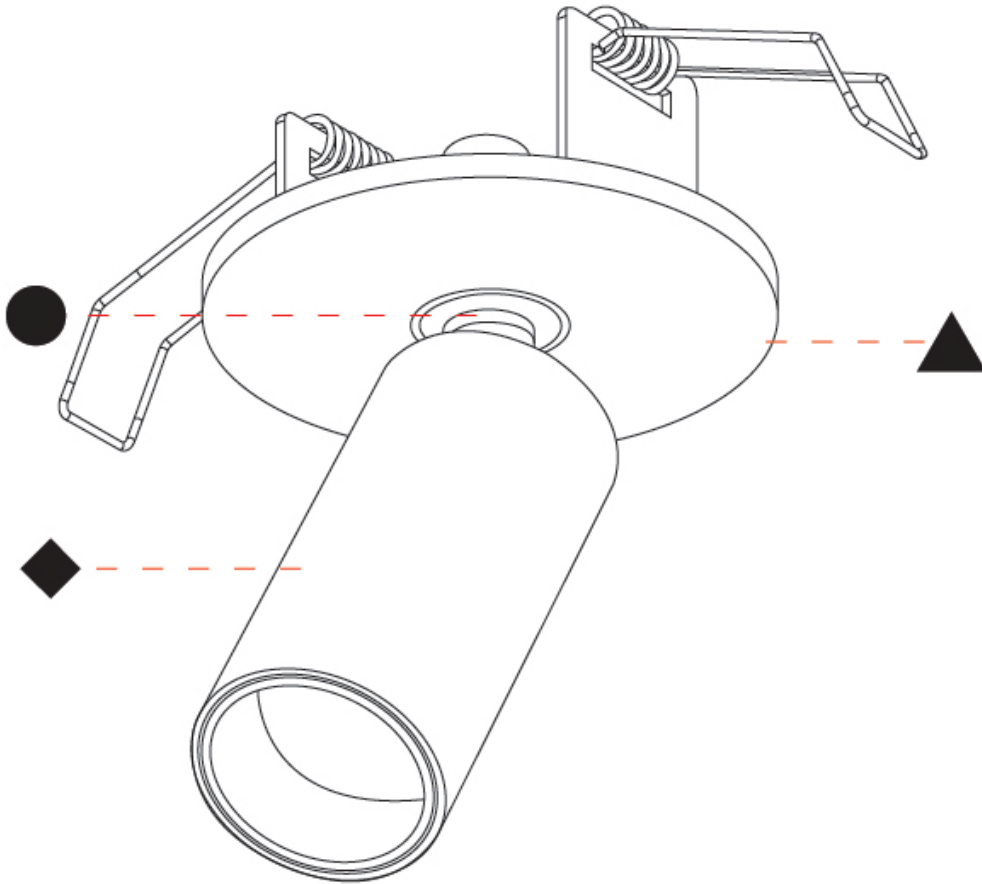

OPTICAL

Beam Angle: 22 / 38 / 62
 Adjustability: Rotational 330°; Tilt 90°

RATINGS AND CERTIFICATIONS

Certified By: Certified for North American Standards
 IP rating: IP20

A3D324-

PROJECT	_____
TYPE	_____
SPECIFIER	_____
QUANTITY	_____
DATE	_____