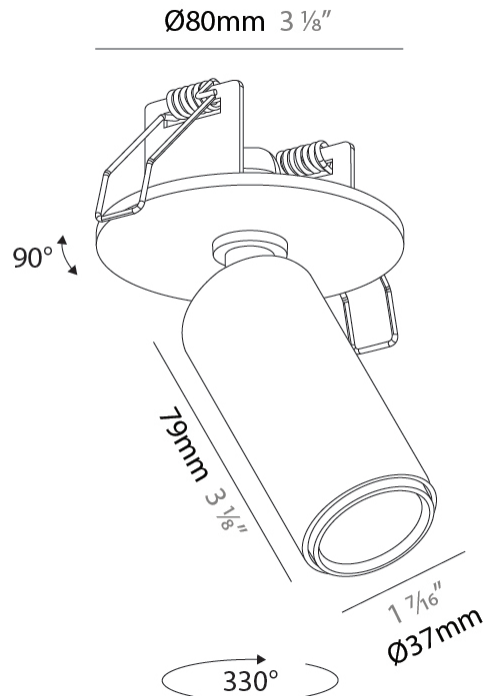

GENERAL

Series: Imagine Micro
 Subseries: Imagine Micro Flex
 Brand: Prolicht
 Division: Architectural
 Mounting Type: Surface
 Mounting Location: Ceiling
 Subcategory: Spots

PHYSICAL

Shape: Cylinder
 Diameter (mm): 37
 Diameter (in): 1 7/16
 Height (mm): 76
 Height (in): 3
 Max. Overall Height (mm): 106
 Max. Overall Height (in): 4 3/16
 Light Distribution: Adjustable / Direct
 Weight (kg): 0.278
 Weight (lbs): 0.61
 Fixture Finish: SSR / BKV / CWI / CRY / HAB / UFT / ITA / RUA / FTG / MYG / LOD / PUS / FRO / FUP / KIA / POP / BLS / SPG / MEY / GOH / GUM / CHC / COM / ABZ / JAG / OBR / MOS / ROR
 Holder Finish: WHI / BLK
 Fixture Material: Aluminum Die Cast

OPTICAL

Beam Angle: 14 / 20 / 52
 Adjustability: Rotational 350°; Tilt 90°

RATINGS AND CERTIFICATIONS

Certified By: Certified for North American Standards
 IP rating: IP20

IMAGINE MICRO FLEX SURFACE

A3D321-

GENERAL

Series: Imagine Micro
 Brand: Prolicht
 Division: Architectural
 Mounting Type: Recessed
 Mounting Location: Ceiling
 Subcategory: Spots

PHYSICAL

Shape: Cylinder
 Diameter (mm): 23
 Diameter (in): 7/8
 Height (mm): 50
 Height (in): 1 ¹⁵/₁₆
 Max. Overall Height (mm): 76
 Max. Overall Height (in): 3
 Light Distribution: Adjustable / Direct
 Weight (kg): 0.089
 Weight (lbs): 0.196
 Fixture Finish: SSR / BKV / CWI / CRY / HAB / UFT / ITA / RUA / FTG / MYG / LOD / PUS / FRO / FUP / KIA / POP / BLS / SPG / MEY / GOH / GUM / CHC / COM / ABZ / JAG / OBR / MOS / ROR
 Holder Finish: WHI / BLK
 Fixture Material: Aluminum Die Cast