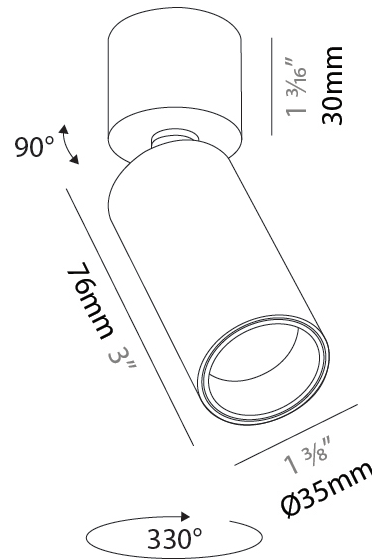

GENERAL

Series: Imagine Micro
 Brand: Prolicht
 Division: Architectural
 Mounting Type: Surface
 Mounting Location: Ceiling
 Subcategory: Spots

PHYSICAL

Shape: Cylinder
 Diameter (mm): 35
 Diameter (in): 1 3/8
 Height (mm): 76
 Height (in): 3
 Max. Overall Height (mm): 106
 Max. Overall Height (in): 4 3/16
 Light Distribution: Adjustable / Direct
 Weight (kg): 0.165
 Weight (lbs): 1.42
 Fixture Finish: SSR / BKV / CWI / CRY / HAB / UFT / ITA / RUA / FTG / MYG / LOD / PUS / FRO / FUP / KIA / POP / BLS / SPG / MEY / GOH / GUM / CHC / COM / ABZ / JAG / OBR / MOS / ROR
 Holder Finish: WHI / BLK
 Fixture Material: Aluminum Die Cast

OPTICAL

Beam Angle: 22 / 36 / 62
 Adjustability: Rotational 350°; Tilt 90°

RATINGS AND CERTIFICATIONS

Certified By: Certified for North American Standards
 IP rating: IP20

PROJECT
TYPE
SPECIFIER
QUANTITY
DATE