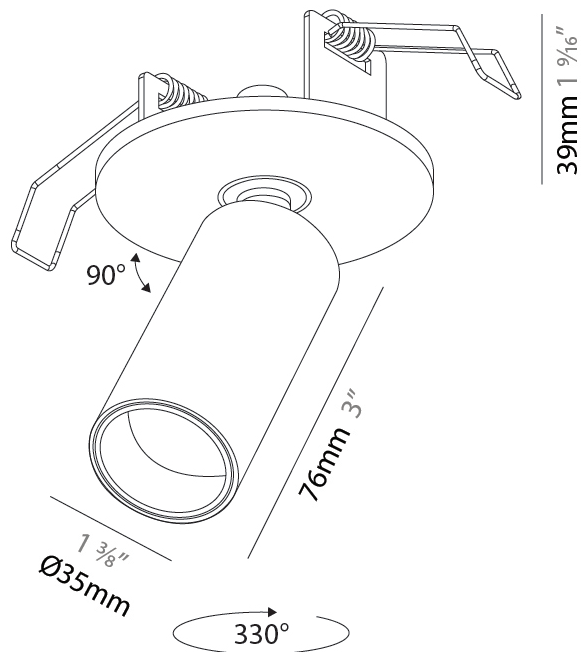

GENERAL

Series: Imagine Micro
 Subseries: Imagine Micro
 Brand: Prolicht
 Division: Architectural
 Mounting Type: Surface
 Mounting Location: Ceiling
 Subcategory: Spots

PHYSICAL

Shape: Cylinder
 Diameter (mm): 35
 Diameter (in): 1 3/8
 Height (mm): 76
 Height (in): 3
 Max. Overall Height (mm): 106
 Max. Overall Height (in): 4 3/16
 Light Distribution: Adjustable / Direct
 Weight (kg): 0.278
 Weight (lbs): 0.61
 Fixture Finish: SSR / BKV / CWI / CRY / HAB / UFT / ITA / RUA / FTG / MYG / LOD / PUS / FRO / FUP / KIA / POP / BLS / SPG / MEY / GOH / GUM / CHC / COM / ABZ / JAG / OBR / MOS / ROR
 Holder Finish: WHI / BLK
 Fixture Material: Aluminum Die Cast

OPTICAL

Beam Angle: 22 / 38 / 62
 Adjustability: Rotational 330°; Tilt 90°

RATINGS AND CERTIFICATIONS

Certified By: Certified for North American Standards
 IP rating: IP20

A3D324-

PROJECT	_____
TYPE	_____
SPECIFIER	_____
QUANTITY	_____
DATE	_____